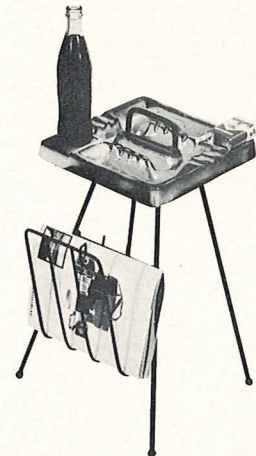

479—12" FREE FORM WITH SAFETY REST—5.00

8L—LIGHTER—3.00

1L—LIGHTER—3.00

30—WITHOUT HANDLE—3.00

30T—10" ROUND ASH TRAY—3.50

63A—FITTED SAFETY ASHTRAY—1.50

63C—KING SIZE CIGARETTE BOX WITH LID—2.50

34M—REFRESHMENT AND ASH TRAY ON WROUGHT IRON STAND WITH MAGAZINE RACK—10.00