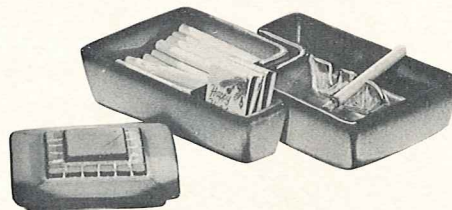

223—6" CLOVER LEAF—1.00

458—7" THREE SIDED—2.00

480—8" ROUND—3.00

478—15" LEAF TRAY WITH SAFETY REST—5.00

F203—13½" TEAR DROP—3.00

481—STAR TRAY—.75

488—7" TRAY—1.50

464—10½" SQUARE—5.00

479—12" FREE FORM WITH SAFETY REST—5.00

8L—LIGHTER—3.00

1L—LIGHTER—3.00

30—WITHOUT HANDLE—3.00

30T—10" ROUND ASH TRAY—3.50

63A—FITTED SAFETY ASHTRAY—1.50

63C—KING SIZE CIGARETTE BOX WITH LID—2.50

34M—REFRESHMENT AND ASH TRAY ON WROUGHT IRON STAND WITH MAGAZINE RACK—10.00