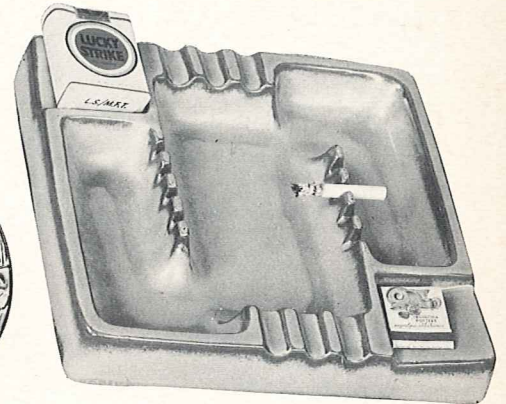

223—6" CLOVER LEAF—1.00

458—7" THREE SIDED—2.00

480—8" ROUND—3.00

478—15" LEAF TRAY WITH SAFETY REST—5.00

F203—13½" TEAR DROP—3.00

481—STAR TRAY—.75

488—7" TRAY—1.50

464—10½" SQUARE—5.00

479—12" FREE FORM WITH SAFETY REST—5.00

8L—LIGHTER—3.00

1L—LIGHTER—3.00

30—WITHOUT HANDLE—3.00

30T—10" ROUND ASH TRAY—3.50

63A—FITTED SAFETY ASHTRAY—1.50

63C—KING SIZE CIGARETTE BOX WITH LID—2.50

34M—REFRESHMENT AND ASH TRAY ON WROUGHT IRON STAND WITH MAGAZINE RACK—10.00